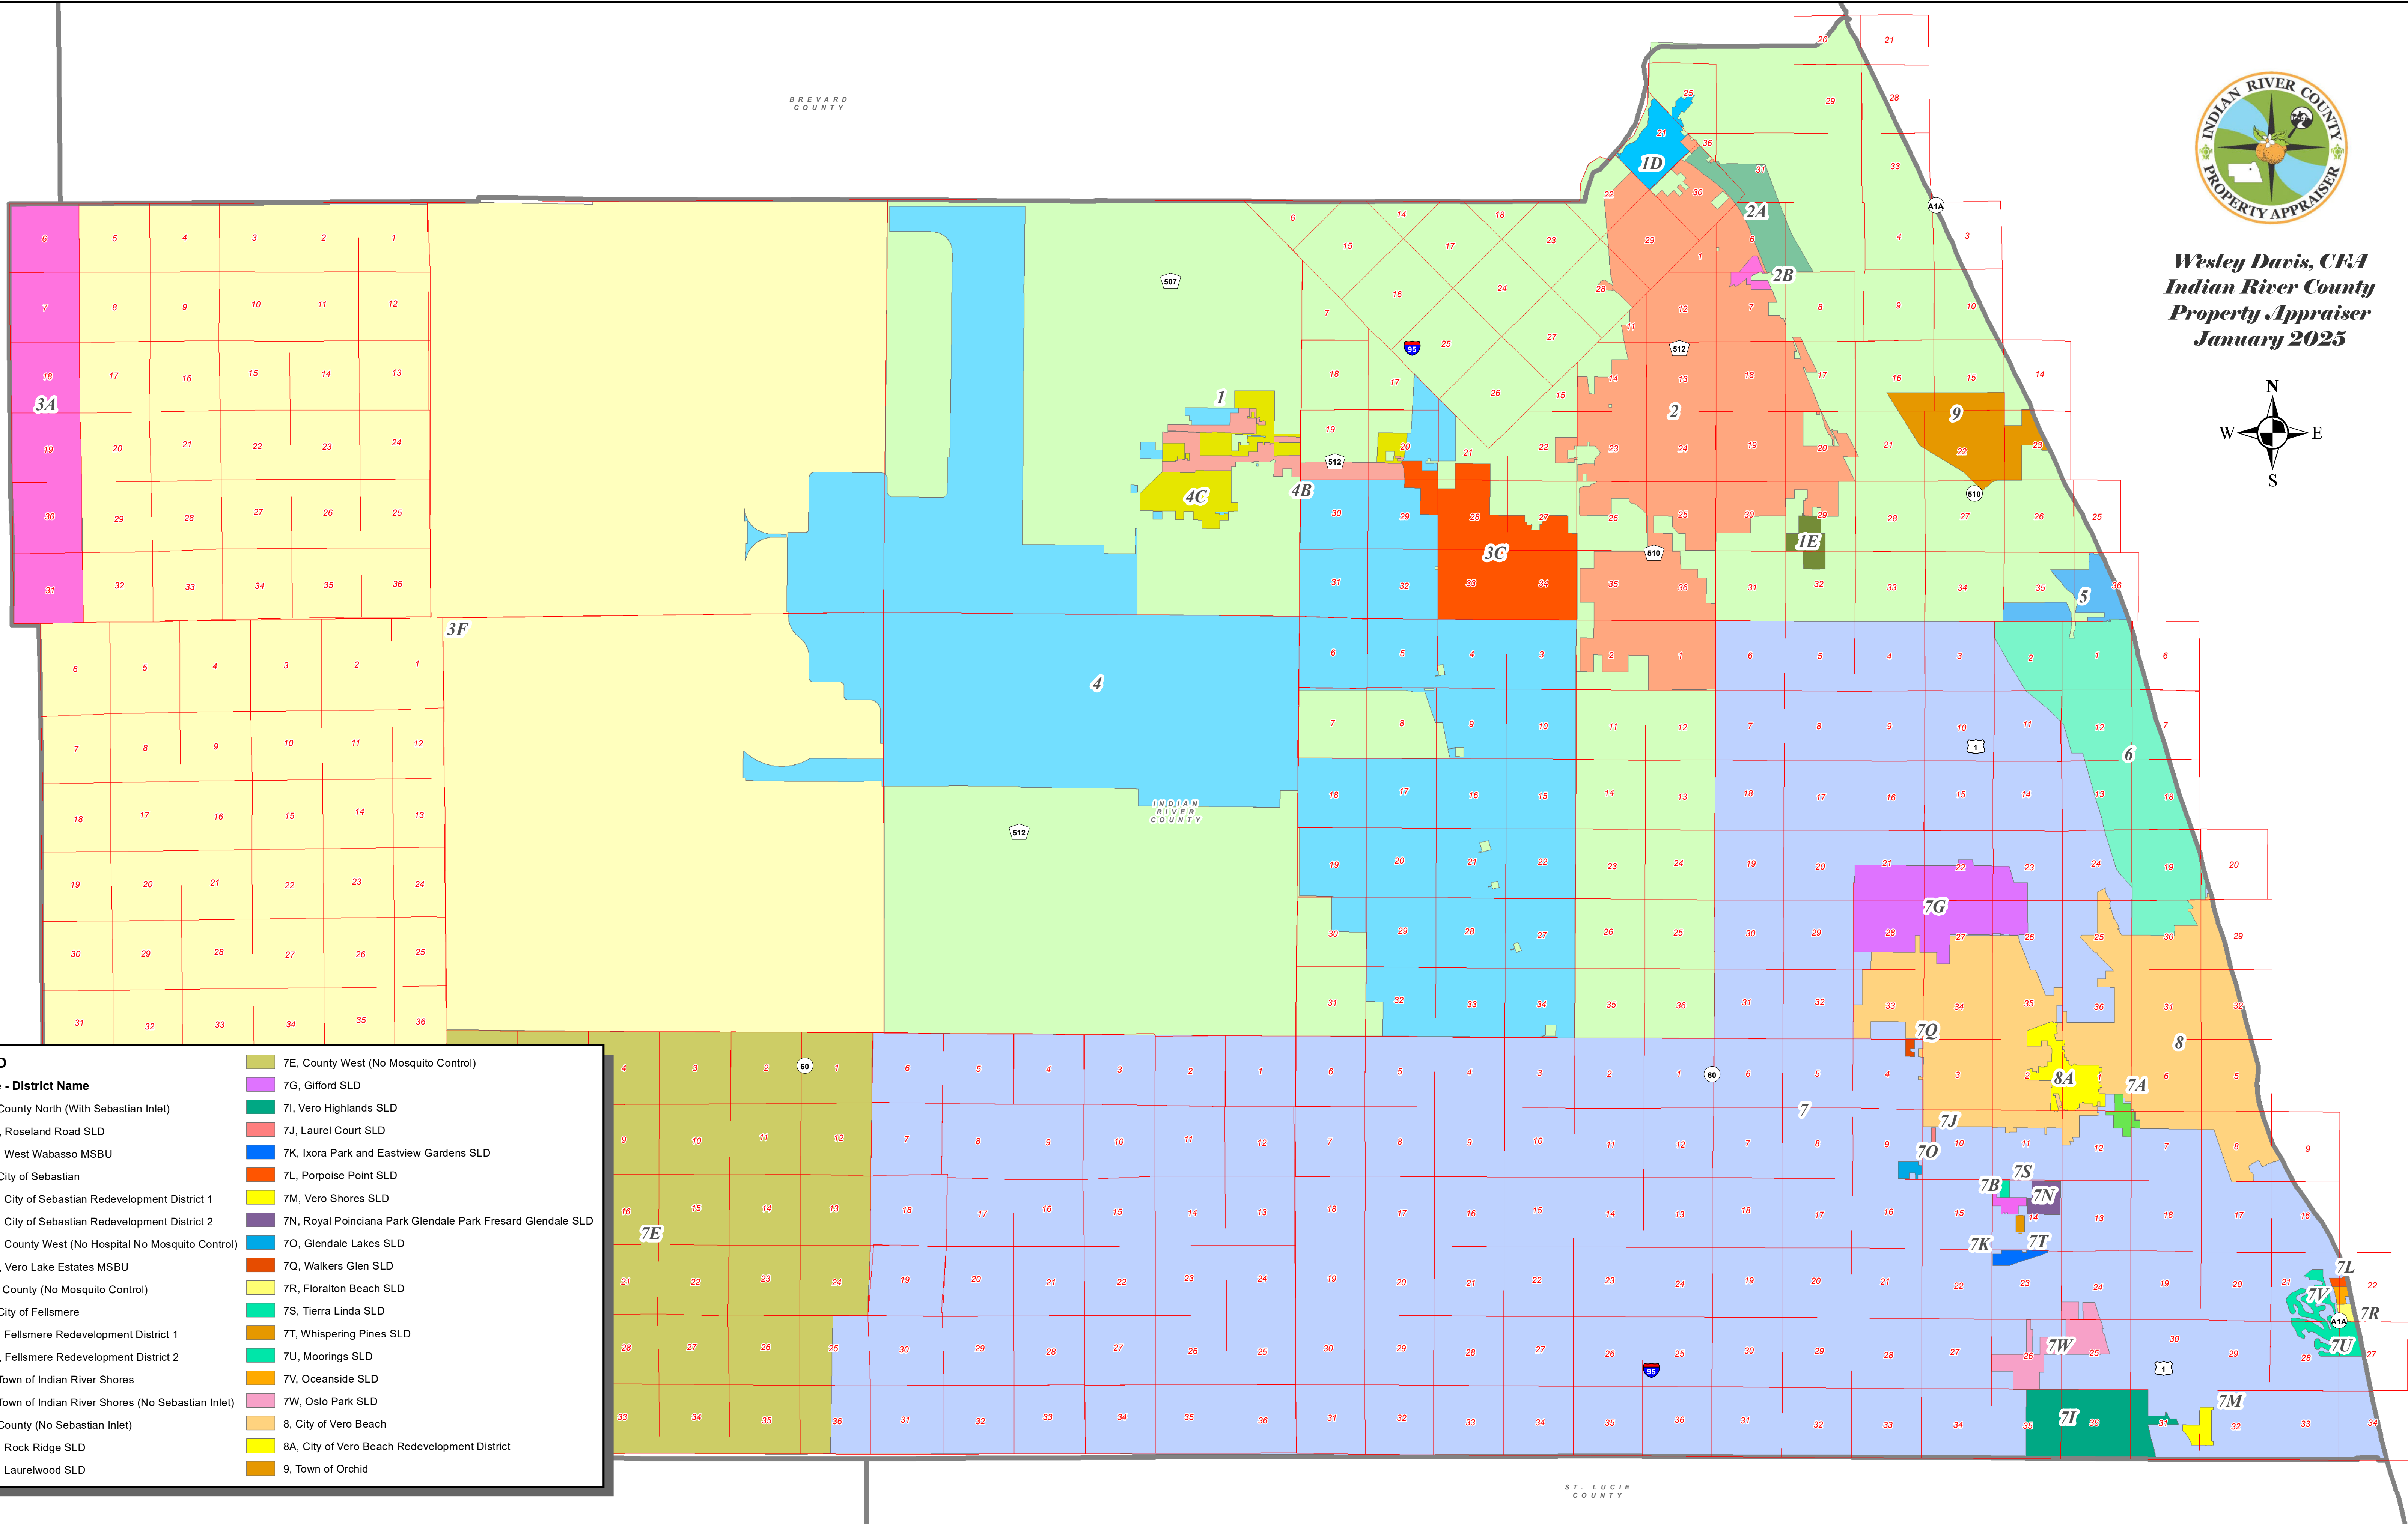

# TAX CODES IN INDIAN RIVER COUNTY

*Wesley Davis, CFA*  
**Indian River County**  
*Property Appraiser*  
**January 2025**

| LEGEND  |   |
|---|---|
| Tax Code - District Name                            |   |
| 1, County North (With Sebastian Inlet)              | 7E, County West (No Mosquito Control)                       |
| 1D, Roseland Road SLD                               | 7G, Gifford SLD   |
| 1E, West Wabasso MSBU                               | 7I, Vero Highlands SLD                                      |
| 2, City of Sebastian                                | 7J, Laurel Court SLD  |
| 2A, City of Sebastian Redevelopment District 1      | 7K, Ixora Park and Eastview Gardens SLD                     |
| 2B, City of Sebastian Redevelopment District 2      | 7L, Porpoise Point SLD                                      |
| 3A, County West (No Hospital No Mosquito Control)   | 7M, Vero Shores SLD   |
| 3C, Vero Lake Estates MSBU                          | 7N, Royal Poinciana Park Glendale Park Fresard Glendale SLD |
| 3F, County (No Mosquito Control)                    | 7O, Glendale Lakes SLD                                      |
| 4, City of Fellsmere                                | 7Q, Walkers Glen SLD  |
| 4B, Fellsmere Redevelopment District 1              | 7R, Floraton Beach SLD                                      |
| 4C, Fellsmere Redevelopment District 2              | 7S, Tierra Linda SLD  |
| 5, Town of Indian River Shores                      | 7T, Whispering Pines SLD                                    |
| 6, Town of Indian River Shores (No Sebastian Inlet) | 7U, Moorings SLD  |
| 7, County (No Sebastian Inlet)                      | 7V, Oceanside SLD   |
| 7A, Rock Ridge SLD                                  | 7W, Oslo Park SLD   |
| 7B, Laurelwood SLD                                  | 8, City of Vero Beach                                       |
|   | 8A, City of Vero Beach Redevelopment District               |
|   | 9, Town of Orchid   |