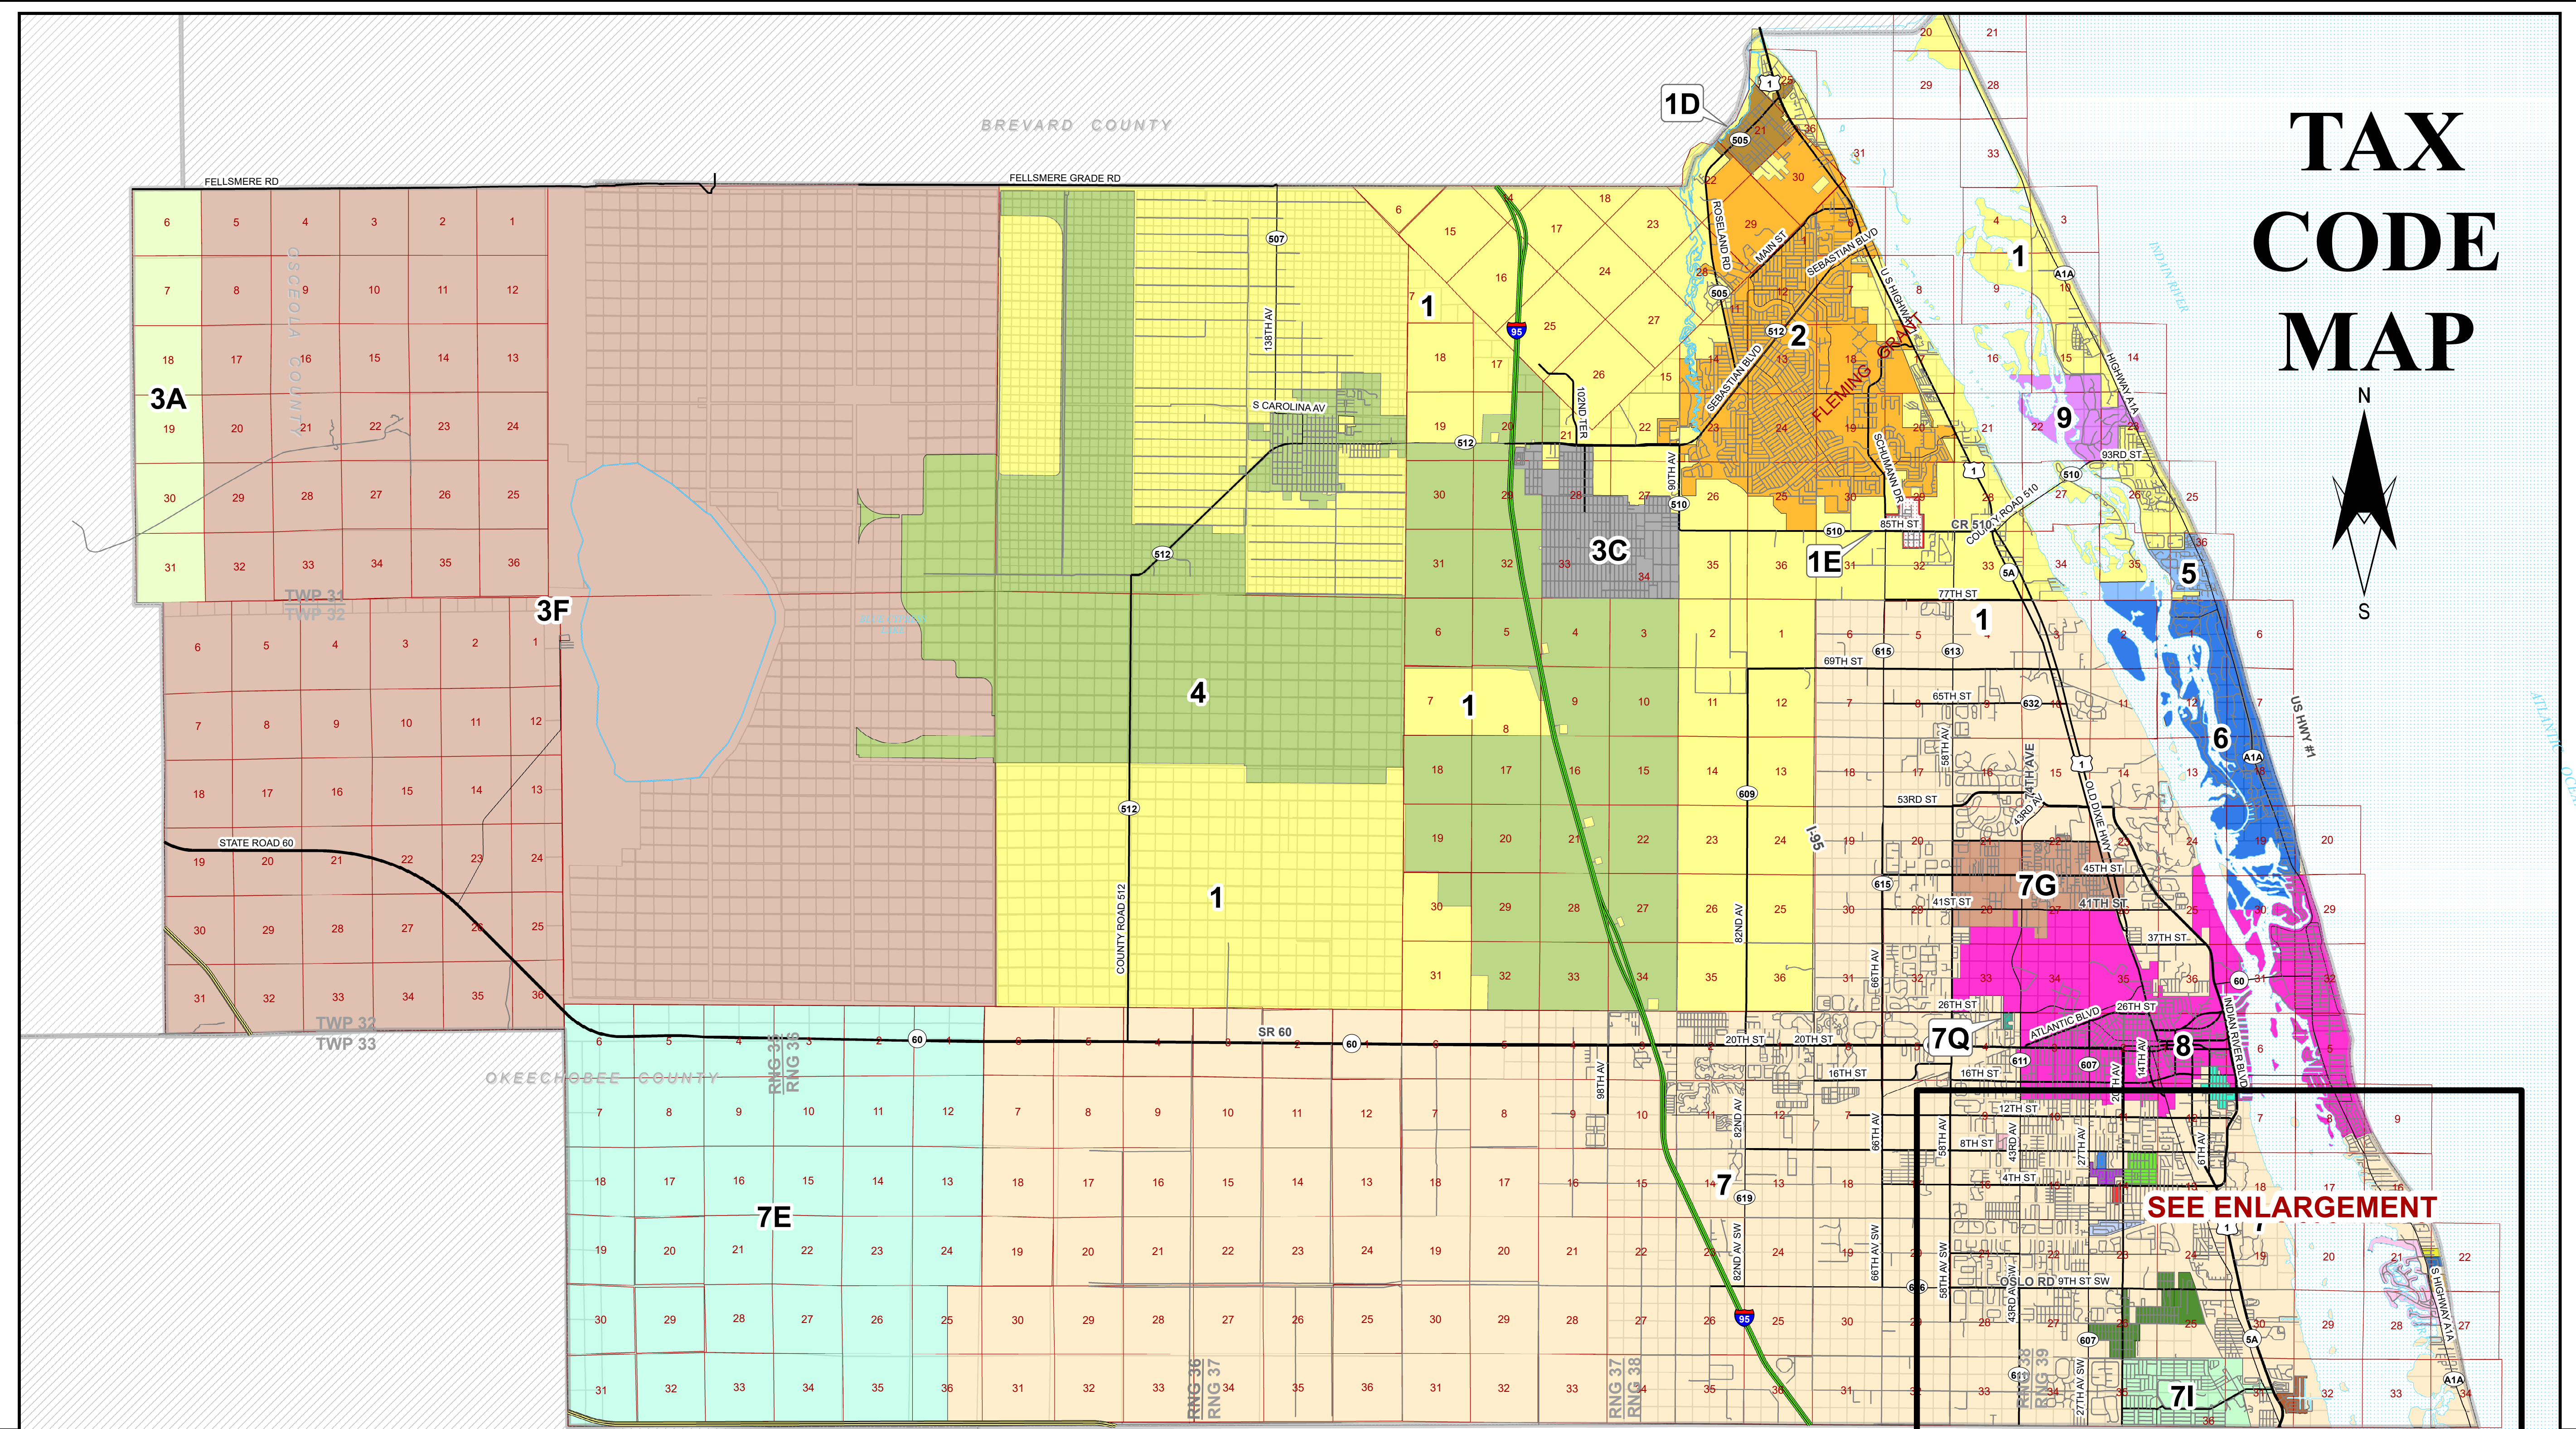

# TAX CODE MAP

TAX CODE LEGEND		
	1	
	1D	ROSELAND RD SLD
	1E	WABASSO MSBU
	2	CITY OF SEBASTIAN
	3A	
	3C	VERO LAKE ESTATES MSTU
	3F	
	4	CITY OF FELLSMERE TOWN OF INDIAN RIVER SHORES
	5	INDIAN RIVER SHORES TOWN OF
	6	INDIAN RIVER SHORES
	7	
	7A	ROCKRIDGE SLD
	7B	LAURELWOOD SLD
	7E	
	7G	GIFFORD SLD
	7I	VERO HIGHLANDS SDL
	7J	LAUREL COURT SLD
	7K	IXORA PARK SLD
	7L	PORPOISE POINT SLD
	7M	VERO SHORES SLD
	7N	POINCIANA PARK SLD
	7O	GLENDALE LAKES SLD
	7Q	WALKERS GLEN SLD
	7R	FLORALTON BEACH SLD
	7S	TIERRA LINDA SLD
	7T	WHISPERING PINES SLD
	7U	MOORINGS SLD
	7V	OCEANSIDE MSBU
	7W	OSLO PARK SLD
	8	CITY OF VERO BEACH
	9	TOWN OF ORCHID

**Wesley Davis**  
 Indian River County  
 Property Appraiser  
 1800 27th Street  
 Vero Beach, Florida  
 www.ircpa.org  
 Date: April 2020