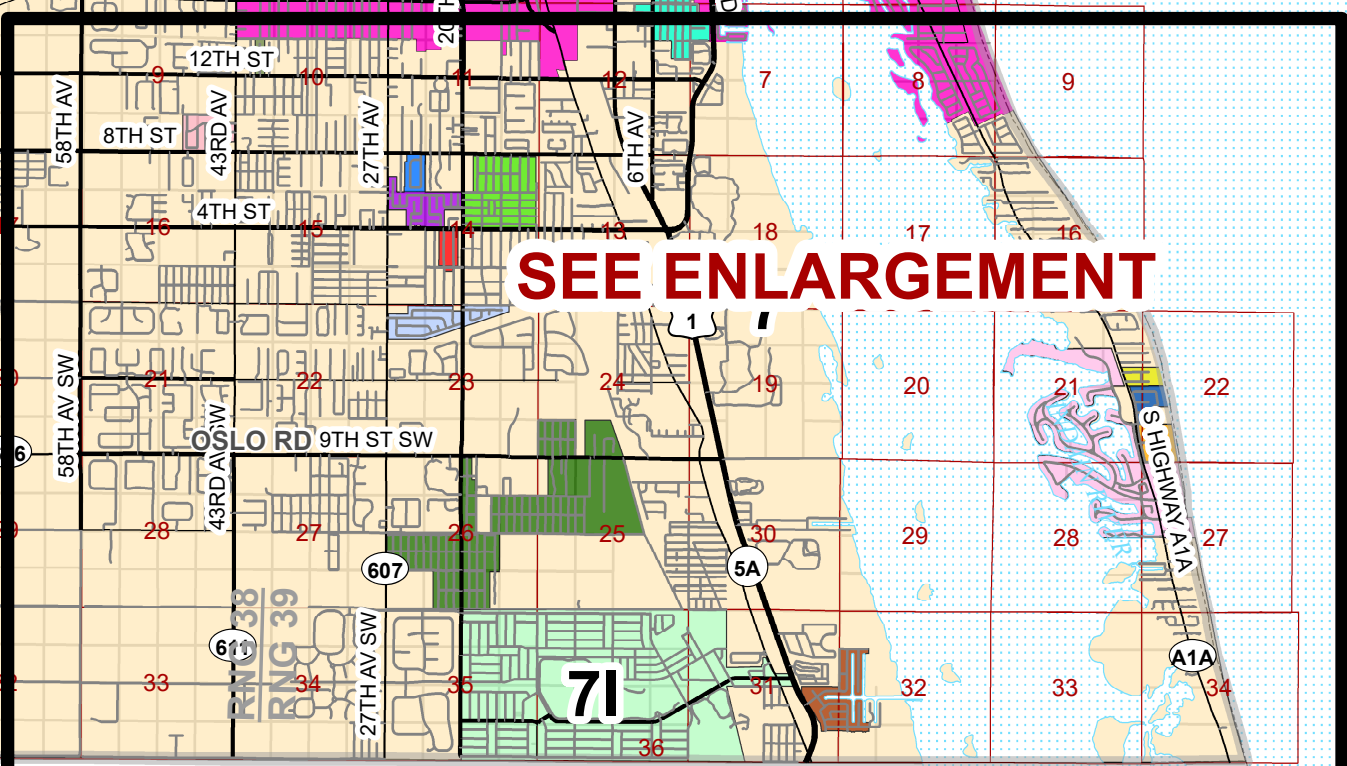

# TAX CODE MAP

TAX CODE LEGEND		
	1	
	1D	ROSELAND RD SLD
	1E	WABASSO MSBU
	2	CITY OF SEBASTIAN
	3A	
	3C	VERO LAKE ESTATES MSTU
	3F	
	4	CITY OF FELLSMERE TOWN OF INDIAN RIVER SHORES
	5	INDIAN RIVER SHORES TOWN OF
	6	INDIAN RIVER SHORES
	7	
	7A	ROCKRIDGE SLD
	7B	LAURELWOOD SLD
	7E	
	7G	GIFFORD SLD
	7I	VERO HIGHLANDS SDL
	7J	LAUREL COURT SLD
	7K	IXORA PARK SLD
	7L	PORPOISE POINT SLD
	7M	VERO SHORES SLD
	7N	POINCIANA PARK SLD
	7O	GLENDALE LAKES SLD
	7Q	WALKERS GLEN SLD
	7R	FLORALTON BEACH SLD
	7S	TIERRA LINDA SLD
	7T	WHISPERING PINES SLD
	7U	MOORINGS SLD
	7V	OCEANSIDE MSBU
	7W	OSLO PARK SLD
	8	CITY OF VERO BEACH
	9	TOWN OF ORCHID

**Wesley Davis**  
 Indian River County  
 Property Appraiser  
 1800 27th Street  
 Vero Beach, Florida  
 www.ircpa.org  
 Date: April 2020