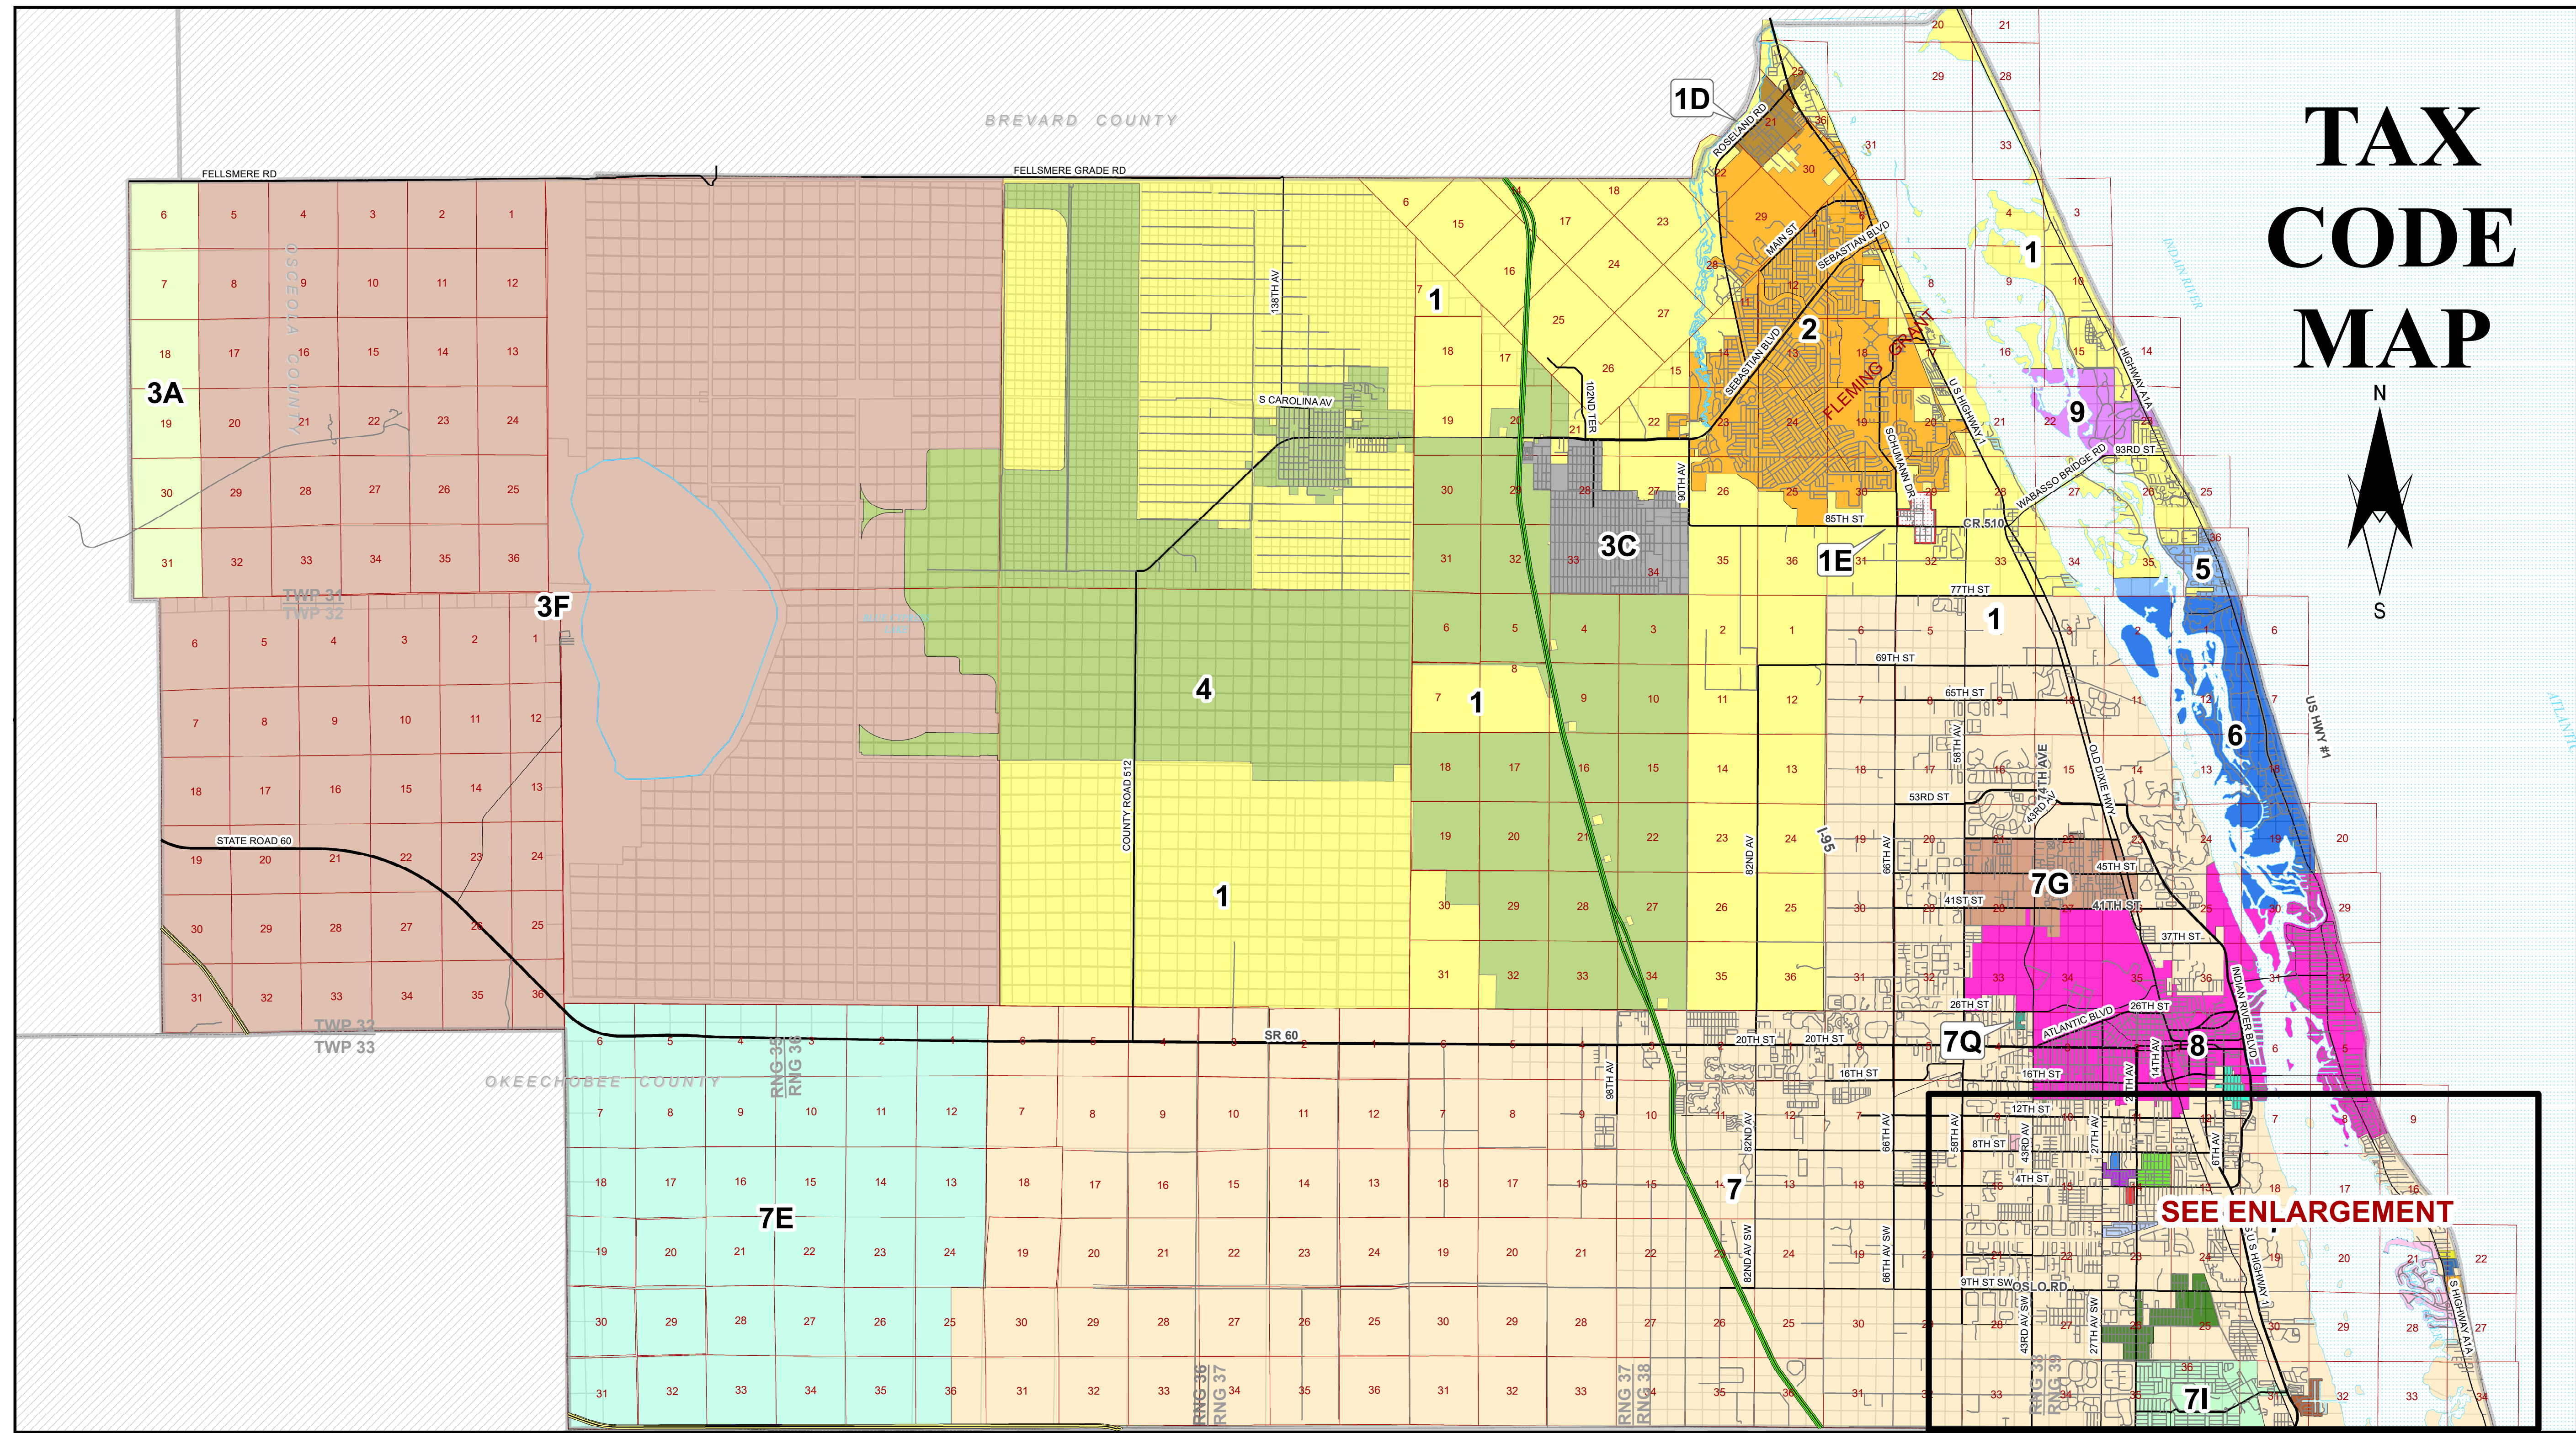

TAX CODE MAP

TAX CODE LEGEND

1	COUNTY	7	COUNTY	7N	COUNTY - POINCIANA PARK SLD
1D	COUNTY - ROSELAND RD SLD	7A	COUNTY - ROCKRIDGE SLD	7O	COUNTY - GLENDALE LAKES SLD
1E	COUNTY - WABASSO MSBU	7B	COUNTY - LAURELWOOD SLD	7Q	COUNTY - WALKERS GLEN SLD
2	CITY OF SEBASTIAN	7C	COUNTY - GIFFORD SLD	7R	COUNTY - FLORALTON BEACH SLD
3A	COUNTY	7D	COUNTY - VERO LAKE ESTATES MSTU	7S	COUNTY - TIERRA LINDA SLD
3C	COUNTY - VERO LAKE ESTATES MSTU	7E	COUNTY	7T	COUNTY - WHISPERING PINES SLD
3F	COUNTY	7F	COUNTY - VERO HIGHLANDS SLD	7U	COUNTY - MOORINGS SLD
4	CITY OF FELLSMERE	7G	COUNTY - VERO LAUREL COURT SLD	7V	COUNTY - OCEANSIDE MSBU
5	TOWN OF INDIAN RIVER SHORES	7H	COUNTY - IXORA PARK SLD	7W	COUNTY - OSLO PARK SLD
6	INDIAN RIVER SHORES TOWN OF	7I	COUNTY - PORPOISE POINT SLD	8	CITY OF VERO BEACH
		7J	COUNTY - VERO SHORES SLD	9	TOWN OF ORCHID

Wesley Davis
Indian River County
Property Appraiser

1800 27th Street
Vero Beach, Florida
www.ircpa.org

Date: October 2020